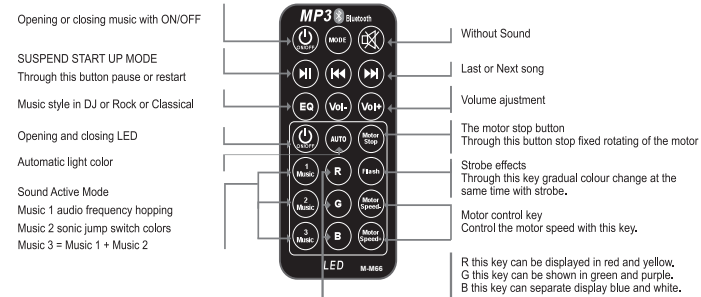

Rave

LED Magic Ball Light

SL-3482
User Manual

Box Contents

- 1 x LED Magic Ball Light
- 1 x Remote Control
- 1 x 100-240V Power Supply

Manual of remote controller

Technical Parameters

| | |
|--------------|-----------------------|
| Light source | 6x1W RGBOWP LED |
| LED lifetime | more than 20,000hours |
| Power supply | AC100-240V 50/60Hz |
| Rating Power | 10W |
| Effect | Led magic ball light |