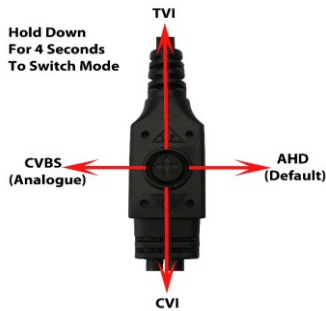

**1080p 4-In-1 Dome Camera**  
**User Manual**  
**QC-8687**

**Box Contents:**

1 x 1080p 4-In-1 Dome Camera

1 x 18m Video  
& Power Cable

1 x Mains Power Adaptor

1 x Mounting  
Hardware

**Mode Diagram:**

**Specifications:**

Camera Type: AHD / TVI / CVI /  
CVBS (Analogue)

Image Sensor: 1/2.7" CMOS  
GC2033

Resolution: 1080p (1920 x 1080)

Megapixels: 2.0

Frame Rate: 25fps

Lens: 3.6mm

Lens Angle: 92°

Infrared: 16 x IR LEDs