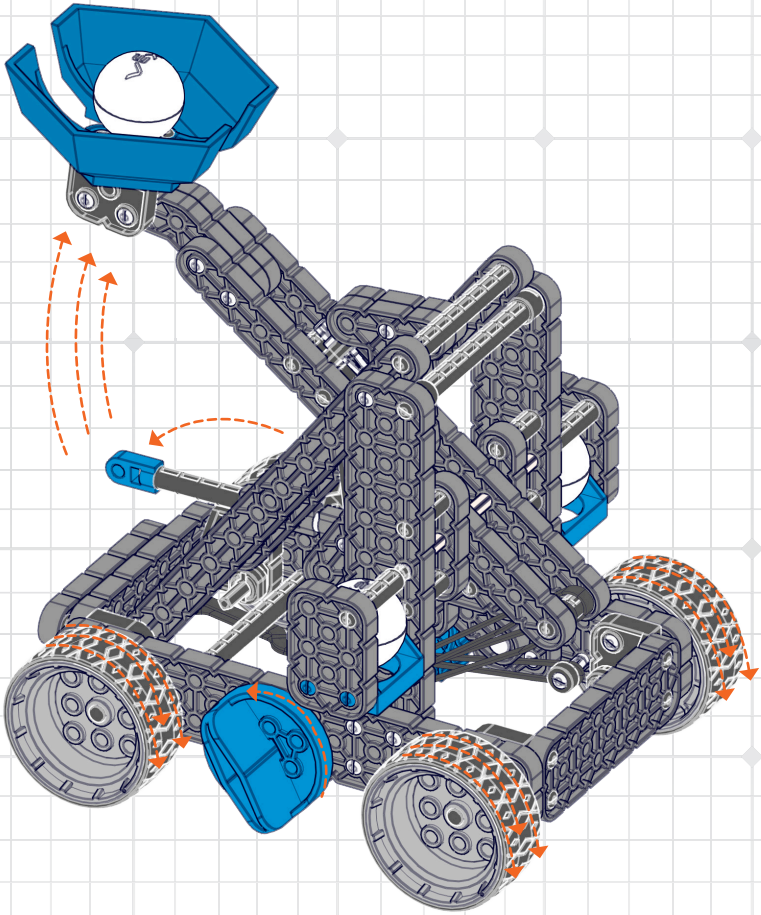

HEXBUG®

VEX®

ROBOTICS

CATAPULT™